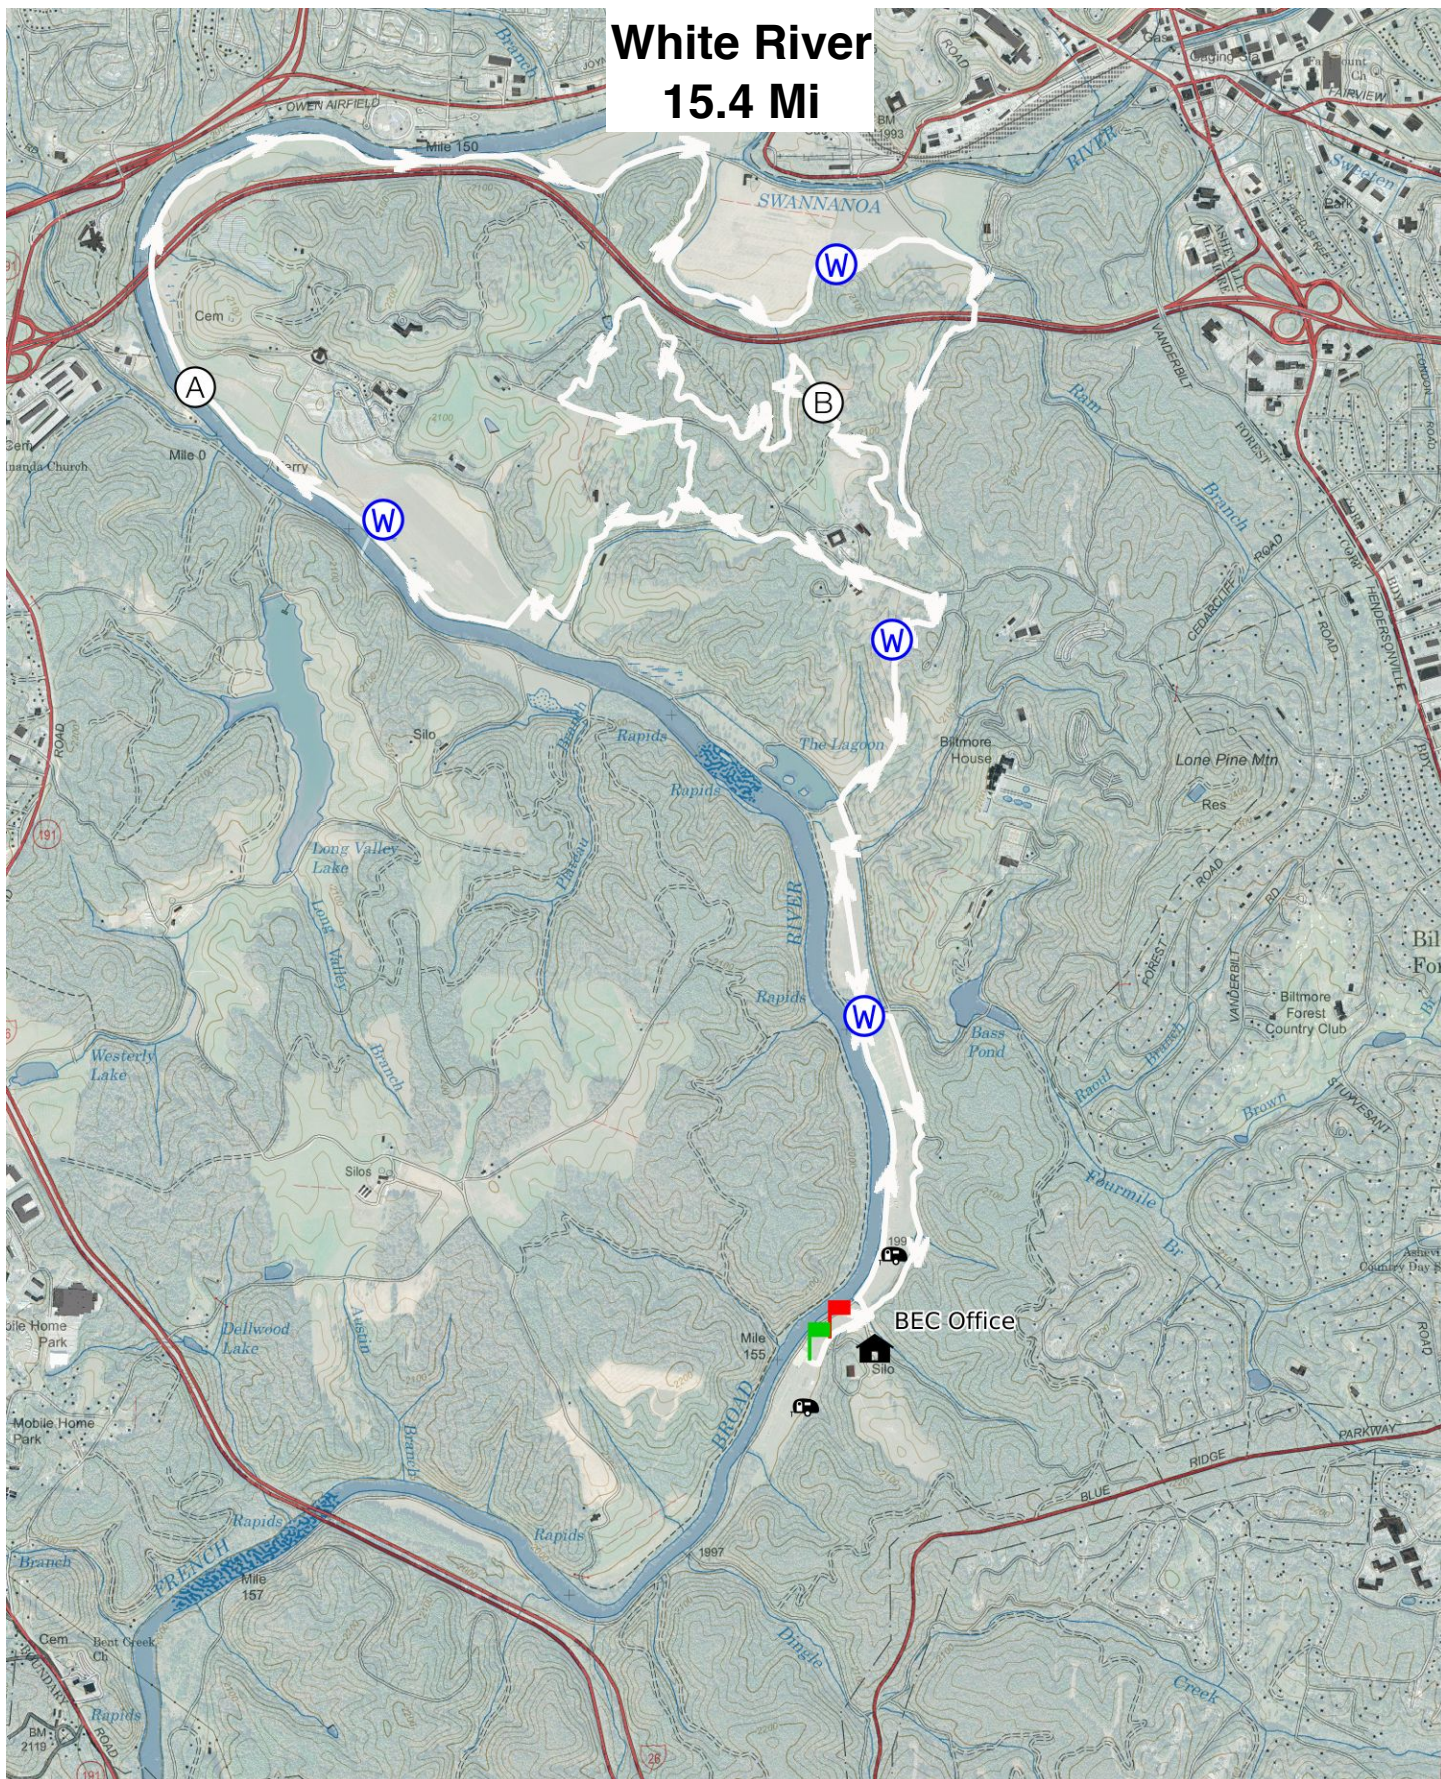

# White River 15.4 Mi

Mercator Projection  
WGS84  
UTM Zone 17S  